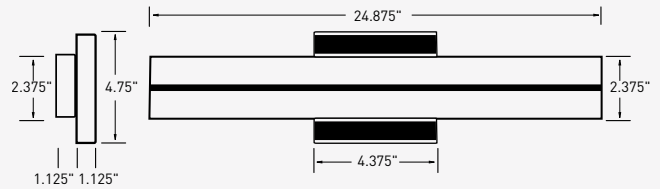

ESSENTIAL INDOOR SURFACE FIXTURES

VTY-P24-10-30-CH | 24" LED Vanity Fixture

- **MODEL #:** VTY-P24-10-30-CH
- **DIMENSIONS:** 24.84" x 4.77" x 2.29"
- **LUMENS:** 1000 Lm
- **POWER:** 16 W
- **EFFICACY:** 62.5 Lm/W
- **CRI:** 90+
- **VOLTAGE:** 120 V
- **POWER FACTOR:** >0.90
- **COLOR TEMPERATURE:** 3500K
- **DIMMABLE:** 1-10V
- **AVERAGE LIFE:** 50,000 Hours
- **CERTIFICATIONS:** ETL